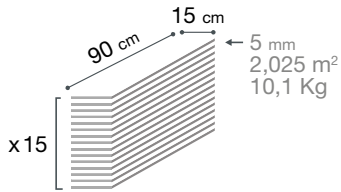

COLLECTION AMBIANCE BOIS

60 x 260 cm

Brown Oak
P5301G17

17.2 x 120 cm

Hamman Wood
P4301F05

Cargo Wood
P4301F06

15 x 90 cm

Light grey oak
P5501G18