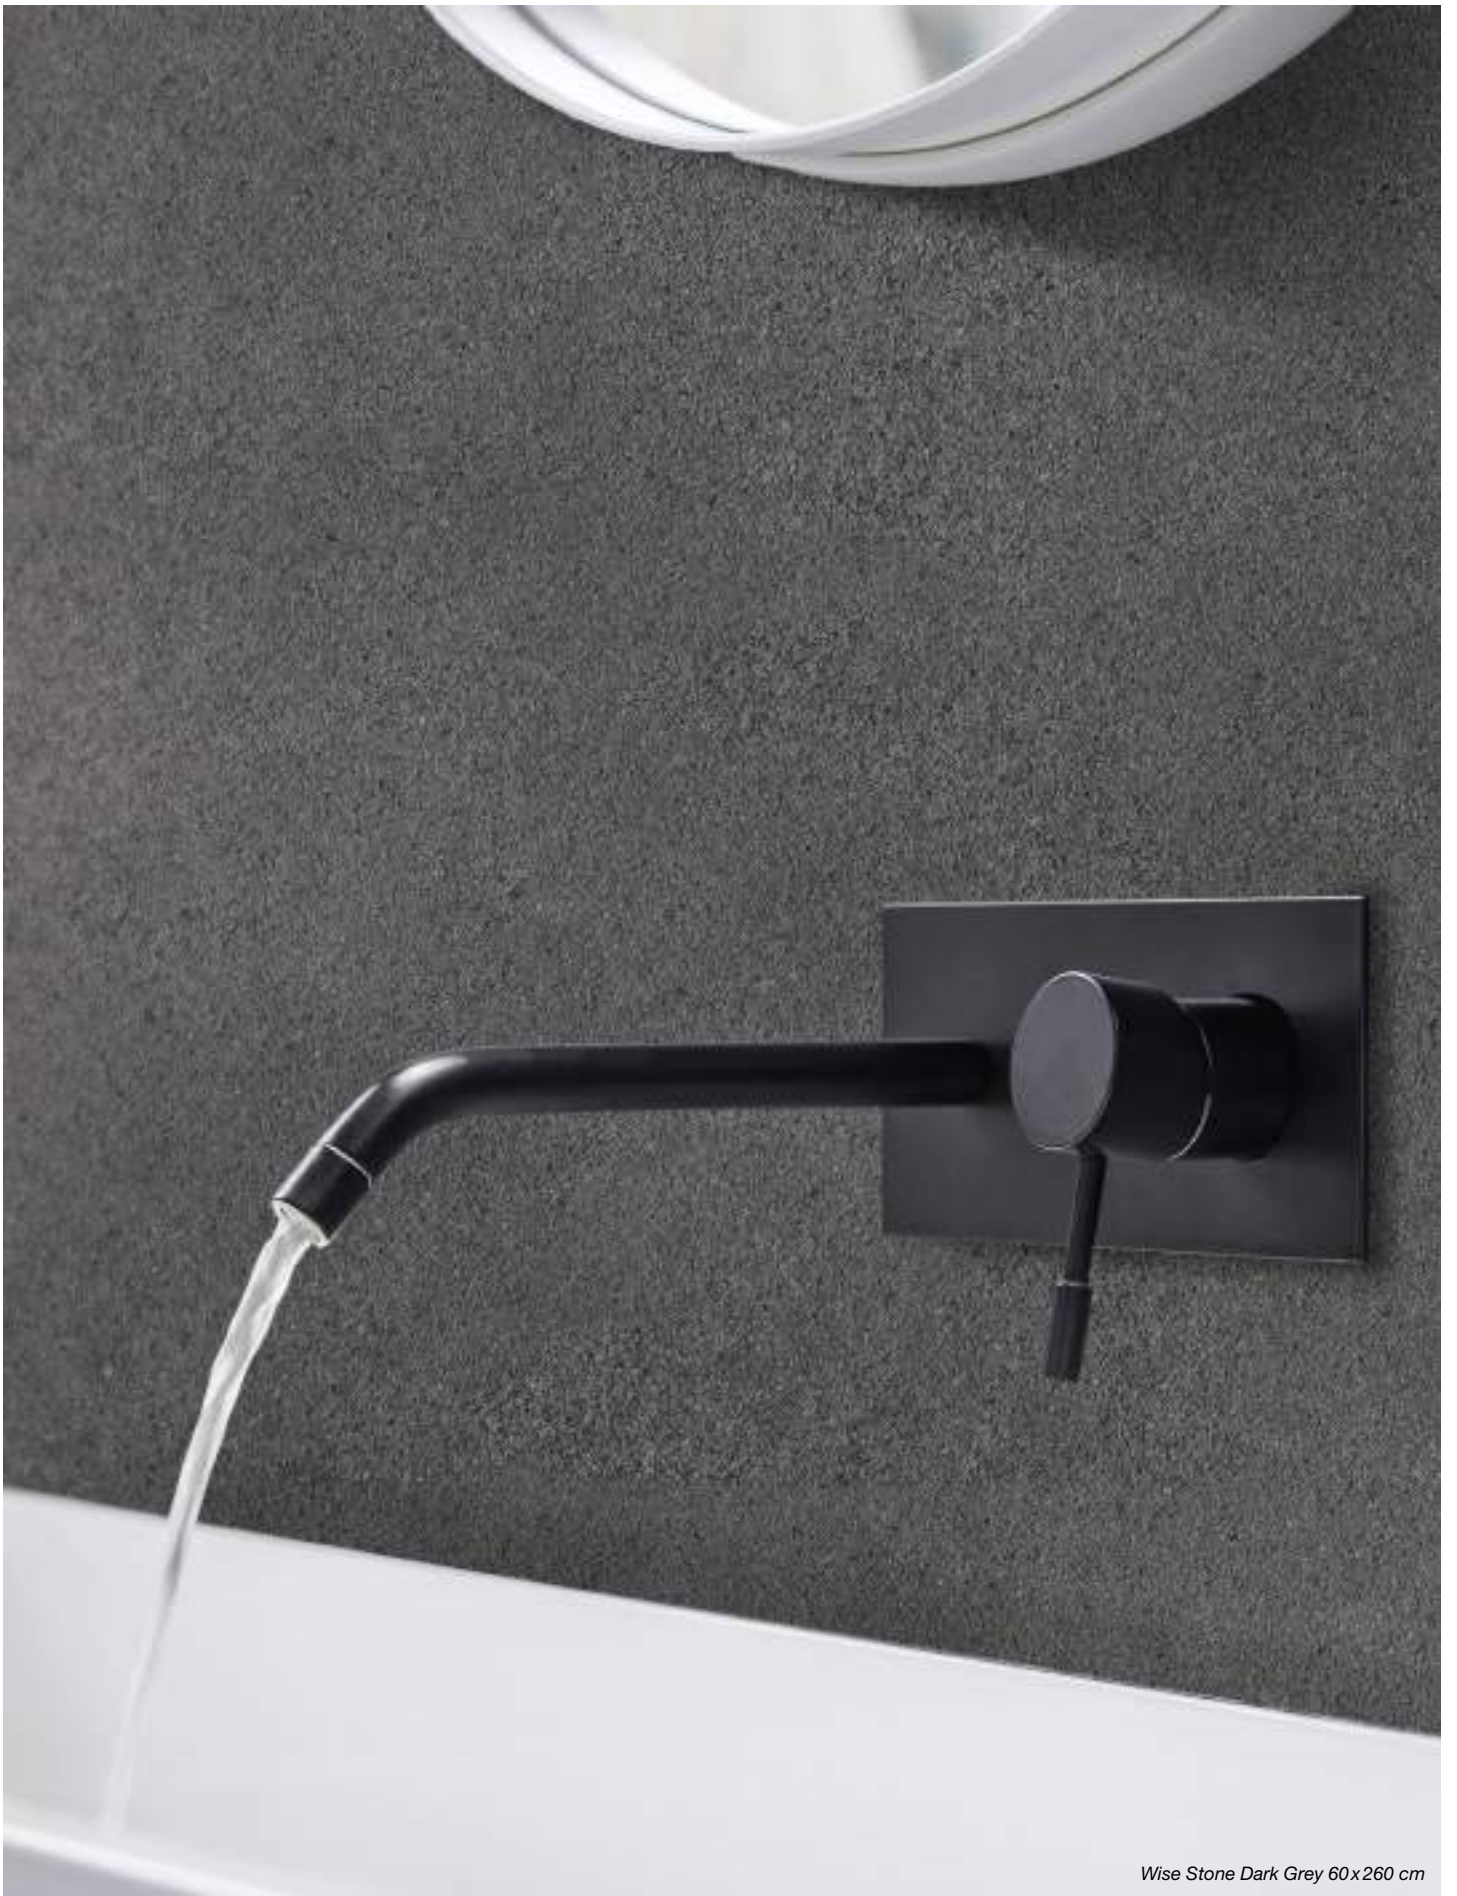

Wise Stone Dark Grey 60x260 cm